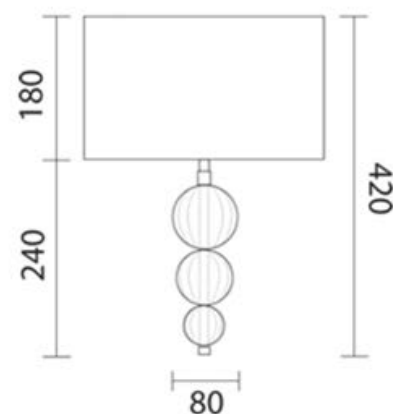

WL12

Decorative Wall Lights

malisa

METAL FINISH

Polished Nickel
Oiled Bronze
Antique Brass

GLASS FINISH

Opal Jade
Smoked

DIMENSIONS

h 420mm x 80mm

SHADE

12" Crescent
Bespoke colour shades
available to order

Lamp

E27

Order Code

WL12