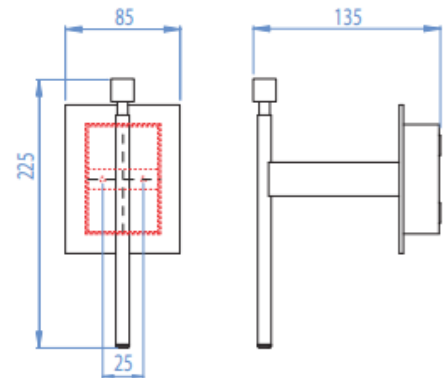

WL10

Decorative Wall Light

malisa

FINISH

Matt Nickel
Polished Nickel
Bronze

DIMENSIONS

h120mm x w120mm
Projection 156mm

IP RATING

IP20

WATTAGE

1 x 60W E27

CURRENT

240v

SHADE

Various Shade sizes available
White, Black, Oyster, Putty

DIMMING