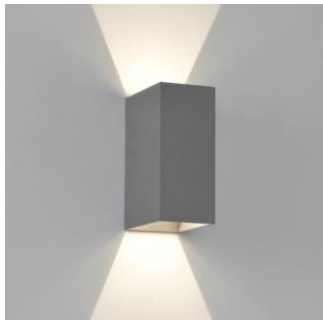

EW6

External Wall Lighting

malisa

FINISH	Black, Painted Silver, White
DIMENSIONS	h 160mm x w 70mm Projection 100mm
IP RATING	IP65
WATTAGE	2 x 2w LED
Voltage	240v
Weight	0.83kg
ORDER CODE	EW6