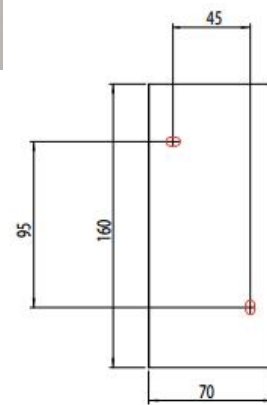

EW6

External Wall Lighting

malisa

FINISH	Black, Painted Silver, White
DIMENSIONS	h 160mm x w 70mm Projection 100mm
IP RATING	IP65
WATTAGE	2 x 2w LED
Voltage	240v
Weight	0.83kg
ORDER CODE	EW6