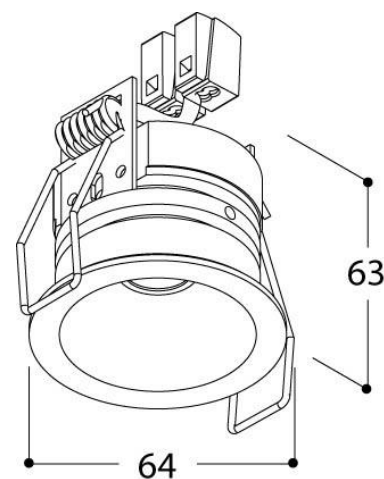

D83

Fixed LED Downlight

malisa

FINISH	Black, White	COLOUR TEMP	2700k or 3000k
DIMENSIONS	h 63mm x \varnothing 64mm	LUMENS	400lms
CUT-OUT	\varnothing 55mm (allow for 10mm void space)	C.C. or C.V	Constant Current
IP RATING	IP54	DIMMING	PWM
BEAM ANGLE	36°	EMERGENCY	3hr Remote emergency available
WATTAGE	4W	ORDER CODE	D83
CURRENT	350mA		