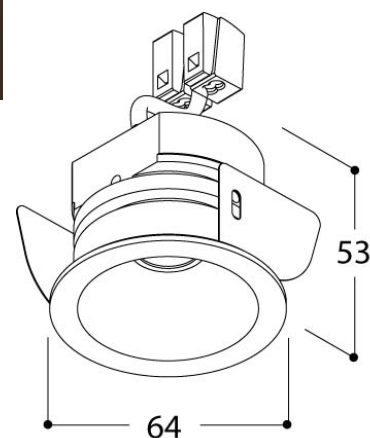

D80

Fixed LED Downlight

malisa

FINISH	Black, White	COLOUR TEMP	2700k or 3000k
DIMIENSIONS	h 53mm x \varnothing 64mm	LUMENS	400lms
CUT-OUT	\varnothing 56mm (allow for 10mm void space)	C.C. or C.V	Constant Current
IP RATING	IP20 (IP54 on request)	DIMMING	PWM
BEAM ANGLE	36°	EMERGENCY	3hr Remote emergency
WATTAGE	4W	ORDER CODE	D80
CURRENT	350mA		