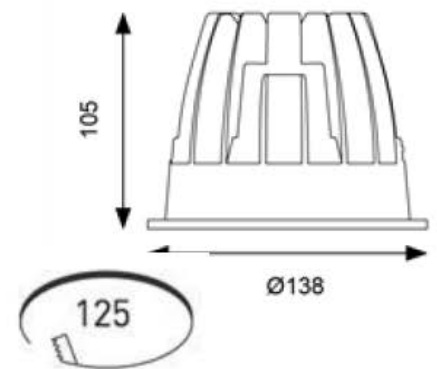

D70

Fixed LED Downlight

malisa

FINISH	White	COLOUR TEMP	3000k or 4000k
DIMENSIONS	h 105mm x ø 138mm	LUMENS	1114lms
CUT-OUT	ø 125mm (allow for 10mm void space)	EFFICACY	53lm/w
IP RATING	IP44	CRI	80
BEAM ANGLE	70°	C.C. or C.V	Constant Voltage
WATTAGE	18W	DIMMING	Digital Dimming
VOLTAGE	240v	EMERGENCY	Yes, 3hr Maintained Available
		ORDER CODE	D70