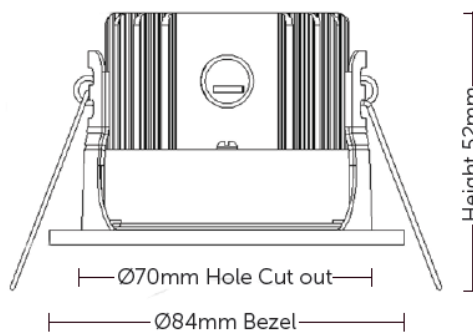

D51

Fixed LED Downlight

malisa

FINISH	Chrome, Matt Black, White, Gunmetal	COLOUR TEMP	3000k
DIMIENSIONS	h 52mm x ø 84mm	LUMENS	530lms
CUT-OUT	ø 70mm (allow for 10mm void space)	CRI	85
IP RATING	IP65	C.C. or C.V	Constant Current
BEAM ANGLE	40°	FIRE RATING	Yes
WATTAGE	8W	DIMMING	Non-dim, mains dimming
CURRENT	108mA	EMERGENCY	Yes, 3hr Maintained Available
		ORDER CODE	D51