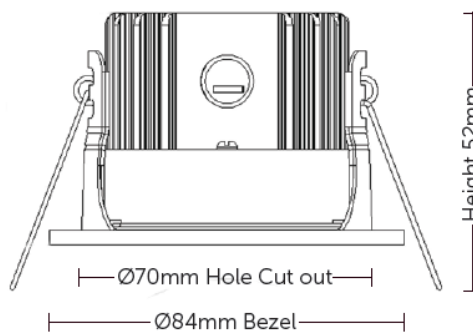

D51

Fixed LED Downlight

malisa

FINISH	Matt White, Matt Black, Chrome Gunmetal	COLOUR TEMP	3000k
DIMENSIONS	h 52mm x ø 84mm	LUMENS	530lms
CUT-OUT	ø 70mm (allow for 10mm void space)	CRI	85
IP RATING	IP65	C.C. or C.V	Constant Current
BEAM ANGLE	40°	FIRE RATING	Yes
WATTAGE	8W	DIMMING	Non-dim, mains dimming
CURRENT	108mA	EMERGENCY	Yes, 3hr Maintained Available
		ORDER CODE	D51