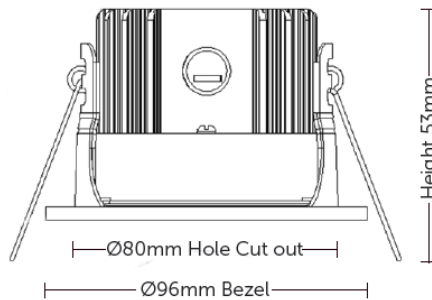

D50

Adjustable LED Downlight

malisa

FINISH	Matt White, Matt Black, Gunmetal, Chrome	COLOUR TEMP	3000k
DIMENSIONS	h 53mm x ø 96mm	LUMENS	530lms
CUT-OUT	ø 80mm (allow for 10mm void space)	CRI	85
IP RATING	IP20	C.C. or C.V	Constant Current
BEAM ANGLE	40°	FIRE RATING	Yes
WATTAGE	8W	DIMMING	Non-dim, mains dimming
CURRENT	180mA	EMERGENCY	Yes, 3hr Maintained Available
		ORDER CODE	D50