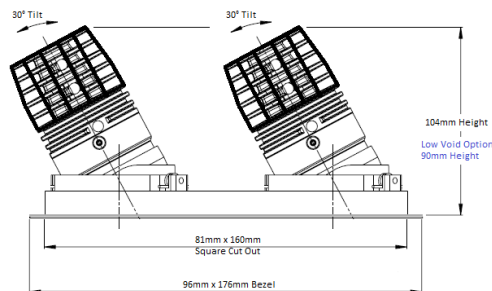

D30

Adjustable LED Downlight

malisa

FINISH	White Bezel & Black Baffle (RAL Colours available upon request)	COLOUR TEMP	2700k (2938k, 3000k, 4000k or 5000k available upon request)
DIMENSIONS	h 104mm x 96mm x 176mm	LUMENS	1620lms
LO-VOID DIMS	h 90mm x 96mm x 176mm	EFFICACY	65lm/w
CUT-OUT	81mm x 160mm Square Cut-out (allow for 10mm void space)	CRI	85
IP RATING	IP44 (IP65 available upon request)	C.C. or C.V	Constant Current
BEAM ANGLE	20°, 30°, or 46°	FIRE RATING	Yes FP72
WATTAGE	24.8W	DIMMING	Non-dim, mains dimming, 1-10v dimming, or DALI dimming
CURRENT	700mA	EMERGENCY	Remote, 3hr Maintained Available
		ORDER CODE	D30