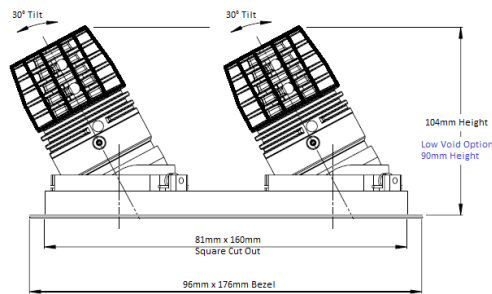

# D29

Adjustable LED Downlight

malisa

<b>FINISH</b>	White Bezel & Black Baffle (RAL Colours available upon request)	<b>COLOUR TEMP</b>	2700k (2938k, 3000k, 4000k or 5000k available upon request)
<b>DIMENSIONS</b>	h 104mm x 96mm x 176mm	<b>LUMENS</b>	1204lms
<b>LO-VOID DIMS</b>	h 90mm x 96mm x 176mm	<b>EFFICACY</b>	56lm/w
<b>CUT-OUT</b>	81mm x 160mm Square Cut-out (allow for 10mm void space)	<b>CRI</b>	85
<b>IP RATING</b>	IP44 (IP65 available upon request)	<b>C.C. or C.V</b>	Constant Current
<b>BEAM ANGLE</b>	20°, 30°, or 46°	<b>FIRE RATING</b>	No
<b>WATTAGE</b>	21.4W	<b>DIMMING</b>	Non-dim, mains dimming, 1-10v dimming, or DALI dimming
<b>CURRENT</b>	700mA	<b>EMERGENCY</b>	Remote, 3hr Maintained Available
		<b>ORDER CODE</b>	D29