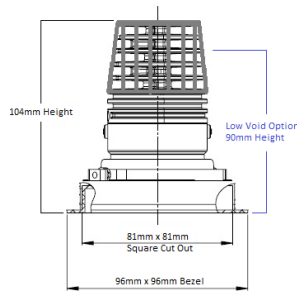

D28

Fixed LED Downlight

malisa

| | | | |
|---------------------|---|--------------------|---|
| FINISH | White Bezel & Black Baffle (RAL Colours available upon request) | COLOUR TEMP | 2700k (2938k, 3000k, 4000k or 5000k available upon request) |
| DIMENSIONS | h 104mm x 96mm x 96mm | LUMENS | 810lms |
| LO-VOID DIMS | h 90mm x 96mm x 96mm | EFFICACY | 65lm/w |
| CUT-OUT | 81mm x 81mm (allow for 10mm void space) | CRI | 85 |
| IP RATING | IP65 (IP44 available upon request) | C.C. or C.V | Constant Current |
| BEAM ANGLE | 20°, 30°, or 46° | FIRE RATING | Yes FP72 |
| WATTAGE | 12.4W | DIMMING | Non-dim, mains dimming, 1-10v dimming, or DALI dimming |
| CURRENT | 700mA | EMERGENCY | Remote, 3hr Maintained Available |
| | | ORDER CODE | D28 |