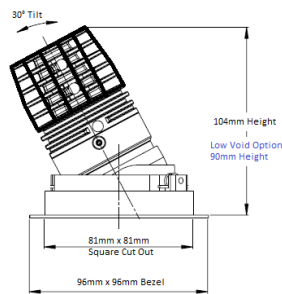

# D26

Adjustable LED Downlight

malisa

<b>FINISH</b>	White Bezel & Black Baffle (RAL Colours available upon request)	<b>COLOUR TEMP</b>	2700k (2938k, 3000k, 4000k or 5000k available upon request)
<b>DIMENSIONS</b>	h 104mm x 96mm x 96mm	<b>LUMENS</b>	810lms
<b>LO-VOID DIMS</b>	h 90mm x 96mm x 96mm	<b>EFFICACY</b>	65lm/w
<b>CUT-OUT</b>	81mm x 81mm (allow for 10mm void space)	<b>CRI</b>	85
<b>IP RATING</b>	IP44 (IP65 available upon request)	<b>C.C. or C.V</b>	Constant Current
<b>BEAM ANGLE</b>	20°, 30°, or 46°	<b>FIRE RATING</b>	Yes FP72
<b>WATTAGE</b>	12.4W	<b>DIMMING</b>	Non-dim, mains dimming, 1-10v dimming, or DALI dimming
<b>CURRENT</b>	700mA	<b>EMERGENCY</b>	Remote, 3hr Maintained Available
		<b>ORDER CODE</b>	D26