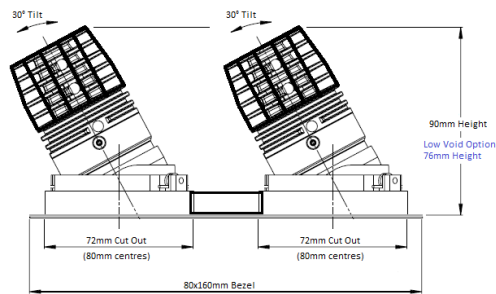

D19

Adjustable LED Twin Downlight

FINISH	White Bezel & Black Baffle (RAL Colours available upon request)	COLOUR TEMP	2700k (2938k, 3000k, 4000k or 5000k available upon request)
DIMENSIONS	h 90mm x 80mm x 160mm	LUMENS	1204lms
LO-VOID DIMS	h 76mm x 80mm x 160mm	EFFICACY	65lm/w
CUT-OUT	2 x ø 72mm 80mm Centres (allow for 10mm void space)	CRI	85
IP RATING	IP44 (IP65 available upon request)	C.C. or C.V	Constant Current
BEAM ANGLE	20°, 30°, or 46°	FIRE RATING	No
WATTAGE	21.4W	DIMMING	Non-dim, mains dimming, 1-10v dimming, or DALI dimming
CURRENT	700mA	EMERGENCY	Remote, 3hr Maintained Available
		ORDER CODE	D19