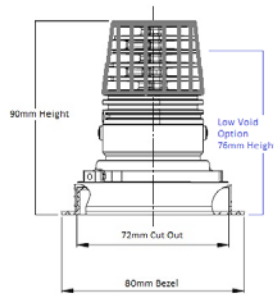

D12

Fixed LED Downlight

malisa

FINISH	White Bezel & Black Baffle (RAL Colours available upon request)	COLOUR TEMP	2700k (2938k, 3000k, 4000k or 5000k available upon request)
DIMENSIONS	h 90mm x ø 80mm	LUMENS	810lms
LO-VOID DIMS	h 76mm x ø 80mm	EFFICACY	65lm/w
CUT-OUT	ø 72mm (allow for 10mm void space)	CRI	85
IP RATING	IP65 (IP44 available upon request)	C.C. or C.V	Constant Current
BEAM ANGLE	20°, 30°, or 46°	FIRE RATING	Yes FP72
WATTAGE	10.7W	DIMMING	Non-dim, mains dimming, 1-10v dimming, or DALI dimming
CURRENT	700mA	EMERGENCY	Remote, 3hr Maintained Available
		ORDER CODE	D12