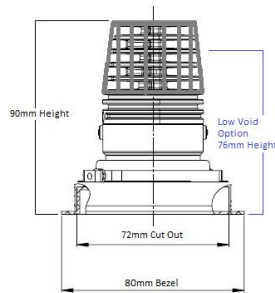

D12

Fixed LED Downlight

malisa

FINISH	White Bezel & Black Baffle (RAL Colours available upon request)	COLOUR TEMP	2700k (2938k, 3000k, 4000k or 5000k available upon request)
DIMENSIONS	h 90mm x ø 80mm	LUMENS	810lms
LO-VOID DIMS	h 76mm x ø 80mm	EFFICACY	65lm/w
CUT-OUT	ø 72mm (allow for 10mm void space)	CRI	85
IP RATING	IP65 (IP44 available upon request)	C.C. or C.V	Constant Current
BEAM ANGLE	20°, 30°, or 46°	FIRE RATING	Yes FP72
WATTAGE	10.7W	DIMMING	Non-dim, mains dimming, 1-10v dimming, or DALI dimming
CURRENT	700mA	EMERGENCY	Remote, 3hr Maintained Available
		ORDER CODE	D12