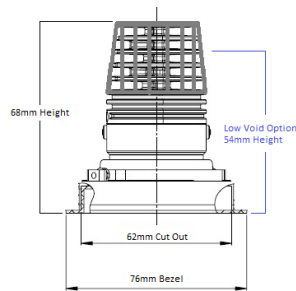

# D10

Fixed LED Downlight

malisa

<b>FINISH</b>	White Bezel & Black Baffle (RAL Colours available upon request)	<b>COLOUR TEMP</b>	2700k (2938k, 3000k, 4000k or 5000k available upon request)
<b>DIMENSIONS</b>	h 68mm x ø 76mm	<b>LUMENS</b>	810lms
<b>LO-VOID DIMS</b>	h 54mm x ø 76mm	<b>EFFICACY</b>	65lm/w
<b>CUT-OUT</b>	ø 62mm (allow for 10mm void space)	<b>CRI</b>	85
<b>IP RATING</b>	IP65 (IP44 available upon request)	<b>C.C. or C.V</b>	Constant Current
<b>BEAM ANGLE</b>	20°, 46°, or 60°	<b>FIRE RATING</b>	Yes FP72
<b>WATTAGE</b>	12.4W	<b>DIMMING</b>	Non-dim, mains dimming, 1-10v dimming, or DALI dimming
<b>CURRENT</b>	700mA	<b>EMERGENCY</b>	Remote, 3hr Maintained Available
		<b>ORDER CODE</b>	D10