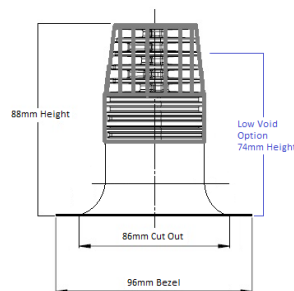

D1

Fixed LED Downlight

malisa

FINISH	White (RAL Colours available upon request)	COLOUR TEMP	2700k (2938k, 3000k, 4000k or 5000k available upon request)
DIMENSIONS	h 88mm x ø 96mm	LUMENS	684lms
LO-VOID DIMS	h 74mm x ø 96mm	EFFICACY	56lm/w
CUT-OUT	ø 86mm (allow for 10mm void space)	CRI	85 (95 CRI available on request)
IP RATING	IP44 (IP65 available upon request)	C.C. or C.V	Constant Current
BEAM ANGLE	20°, 46°, or 60°	FIRE RATING	Yes FP82
WATTAGE	9.2w	DIMMING	Non-dim, mains dimming, 1-10v dimming, or DALI dimming
CURRENT	700mA	EMERGENCY	Remote, 3hr Maintained Available
DRIVER	DR1 – Non Dimmable DR2 – Mains Dimmable DR6 – 1-10v Dimmable	ORDER CODE	D1