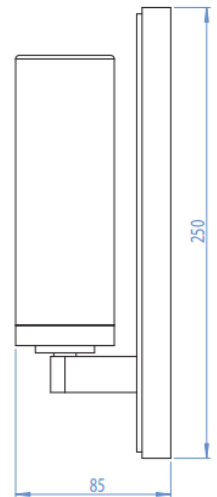

BW5

Bathroom Wall Light

malisa

METAL FINISH

Polished Chrome

DIFFUSER

Opal glass

DIMENSIONS

h 250mm w 72mm

Projection 85mm

IP RATING

IP44

WATTAGE

40W

CURRENT

240v