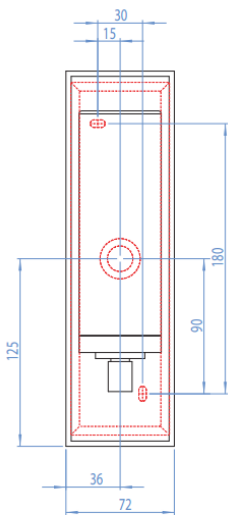

BW5

Bathroom Wall Light

malisa

METAL FINISH

Polished Chrome

DIFFUSER

Opal glass

DIMENSIONS

h 250mm w 72mm

Projection 85mm

IP RATING

IP44

WATTAGE

40W

CURRENT

240v