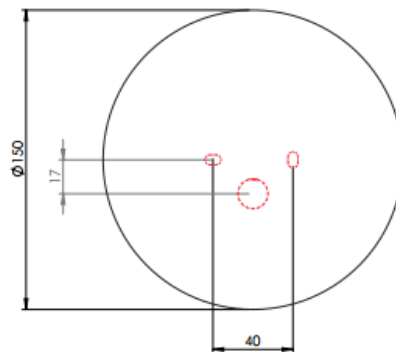

# BW4

Bathroom Wall Light

<b>METAL FINISH</b>	Polished Chrome
<b>DIFFUSER</b>	Opal glass
<b>DIMENSIONS</b>	Ø150mm Projection 110mm
<b>IP RATING</b>	IP44
<b>WATTAGE</b>	33W
<b>CURRENT</b>	240v
<b>DIMMING</b>	Non-dim, mains dimming, 1-10v dimming, DALI dimming or DMX
<b>LAMP</b>	G9
<b>ORDER CODE</b>	BW4