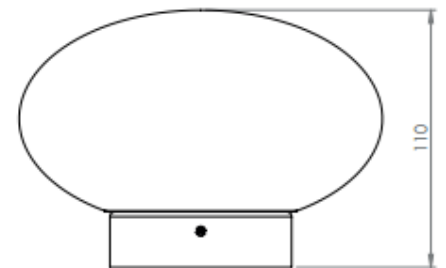

# BW4

Bathroom Wall Light

<b>METAL FINISH</b>	Polished Chrome
<b>DIFFUSER</b>	Opal glass
<b>DIMENSIONS</b>	Ø150mm Projection 110mm
<b>IP RATING</b>	IP44
<b>WATTAGE</b>	33W
<b>CURRENT</b>	240v
<b>DIMMING</b>	Non-dim, mains dimming, 1-10v dimming, DALI dimming or DMX
<b>LAMP</b>	G9
<b>ORDER CODE</b>	BW4