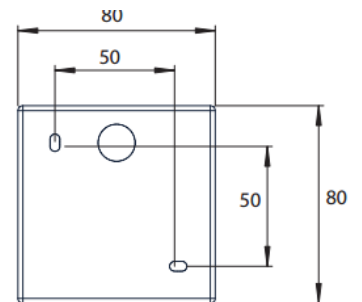

# BW3

Bathroom Wall Lights

**FINISH** Polished Chrome & Opal Diffuser  
**DIMENSIONS** h80mm x w80mm x d105mm  
**IP RATING** IP44  
**WATTAGE** 1 x 40w  
**EMERGENCY** Remote 3hr available  
**ORDER CODE** BW3