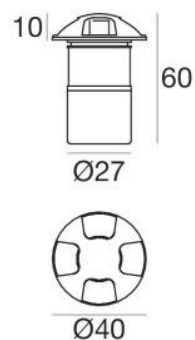

BU6

Buried Uplights

malisa

FINISH	AISI316 Steel	COLOUR TEMP	2800k (4000k or 5000k available upon request)
DIMIENSIONS	h 60mm x ø 40mm	LUMENS	162lms
CUT-OUT	ø 27mm	C.C. or C.V	Constant Voltage
IP RATING	IP67	DIMMING	On/Off, 1-10v Dimming
BEAM ANGLE	180°	EMERGENCY	Remote 3hr available
WATTAGE	2W	ORDER CODE	BU6
CURRENT	630mA	ACCESSORY	Installation Sleeve - BU23456-A
VOLTAGE	24v		