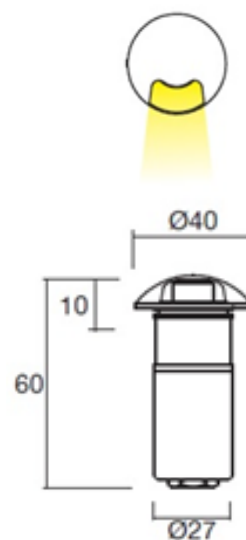

# BU4

Buried Uplights

malisa

<b>FINISH</b>	AISI316 Steel	<b>COLOUR TEMP</b>	2800k (4000k or 5000k available upon request)
<b>DIMIENSIONS</b>	h 60mm x ø 40mm	<b>LUMENS</b>	162lms
<b>CUT-OUT</b>	ø 27mm	<b>C.C. or C.V</b>	Constant Voltage
<b>IP RATING</b>	IP67	<b>DIMMING</b>	On/Off, 1-10v Dimming
<b>BEAM ANGLE</b>	180°	<b>EMERGENCY</b>	Remote 3hr available
<b>WATTAGE</b>	2W	<b>ORDER CODE</b>	BU4
<b>CURRENT</b>	630mA	<b>ACCESSORY</b>	Installation Sleeve - BU23456-A