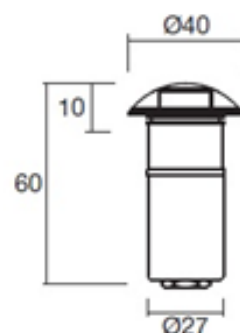

# BU3

Buried Uplights

malisa

<b>FINISH</b>	AISI316 Steel	<b>COLOUR TEMP</b>	2800k (4000k or 5000k available upon request)
<b>DIMIENSIONS</b>	h 60mm x ø 40mm	<b>LUMENS</b>	208lms
<b>CUT-OUT</b>	ø 27mm	<b>C.C. or C.V</b>	Constant Voltage
<b>IP RATING</b>	IP67	<b>DIMMING</b>	On/Off, 1-10v Dimming
<b>BEAM ANGLE</b>	180°	<b>EMERGENCY</b>	Remote 3hr
<b>WATTAGE</b>	2w	<b>ORDER CODE</b>	BU3
<b>CURRENT</b>	630mA	<b>ACCESSORY</b>	Installation Sleeve - BU23456-A