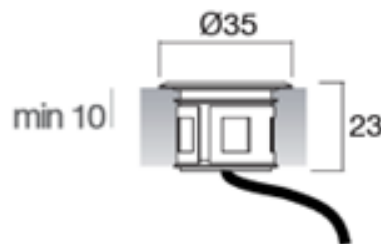

# BU1

Buried Uplighter

malisa

<b>FINISH</b>	Matt Nickel, Stainless Steel, White and Chrome	<b>COLOUR TEMP</b>	2800k (4000k or 5000k available upon request)
<b>DIMIENSIONS</b>	h 23mm x ø 35mm	<b>LUMENS</b>	130lms
<b>CUT-OUT</b>	ø 29mm (allow for 10mm void space)	<b>CRI</b>	80
<b>IP RATING</b>	IP66	<b>C.C. or C.V</b>	Constant Voltage
<b>BEAM ANGLE</b>	15°,30°,60° and diffused	<b>DIMMING</b>	Non-dim, 1-10v dimming,
<b>WATTAGE</b>	1W	<b>EMERGENCY</b>	Remote 3hr available
<b>CURRENT</b>	350mA	<b>ORDER CODE</b>	BU1
<b>VOLTAGE</b>	24v	<b>ACCESORY</b>	Installation Sleeve BU1-A